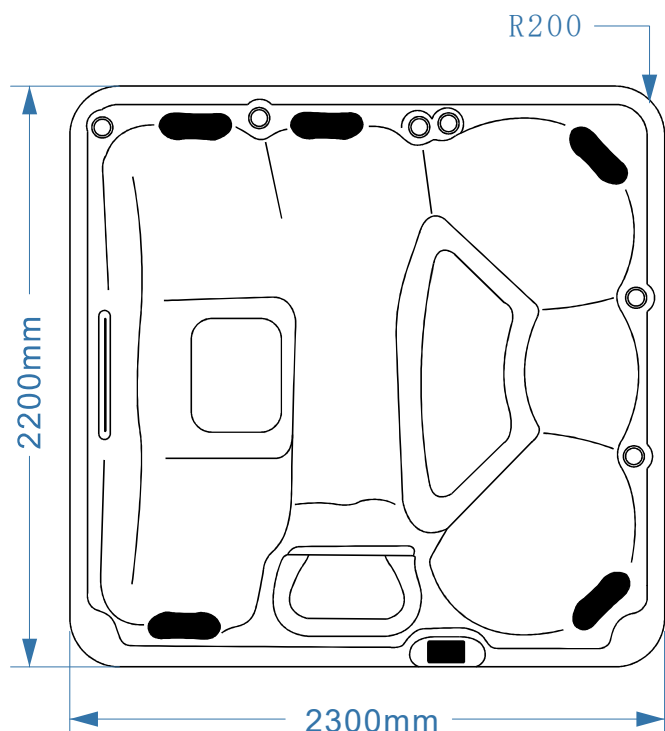

MG-06:2200x2300x950mm

Gecko YE-5(V3)/Config 2 /230v/1phase/ 32 A

No. Items	Part n°
①	 Controller
②	 SPA circulation pump(WTC50)
③	 Massage pump 1:LP300
④	 Massage pump 2:LP200
⑤	 LED Synchronizer
⑥	 Ozone
⑦	 PG head
⑧	 Drainage