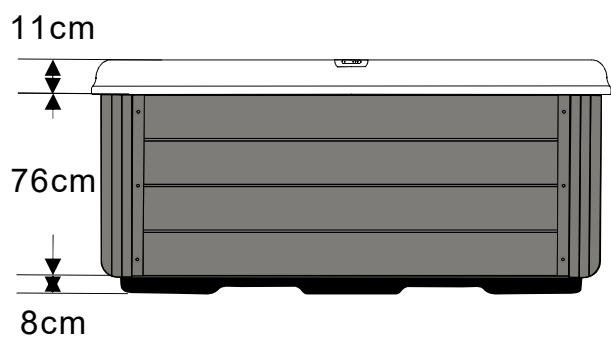

MG-06:2200x2300x950mm

Gecko YE-5(V3)/Config 2 /230v/1phase/ 32 A

No. Items	Part n°
①	 Controller
②	 SPA circulation pump(WTC50)
③	 Massage pump 1:LP300
④	 Massage pump 2:LP200
⑤	 LED Synchronizer
⑥	 Ozone
⑦	 PG head
⑧	 Drainage