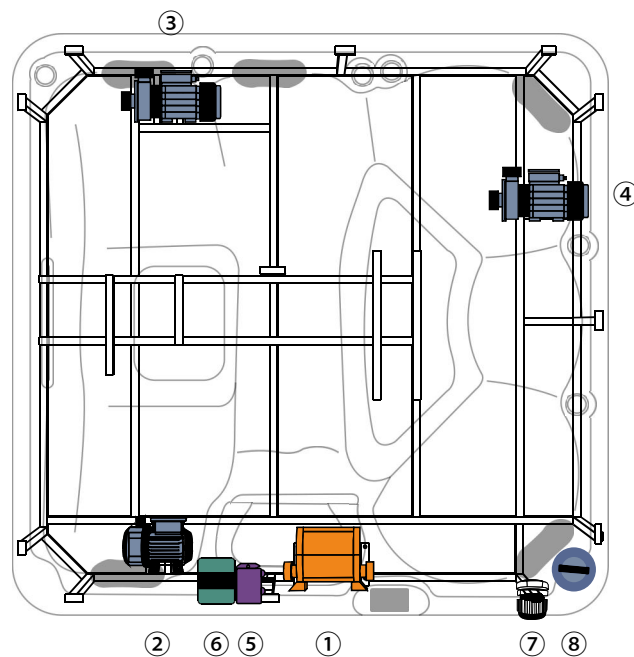

MG-06:2200x2300x950mm

Gecko YE-5(V3)/Config 2 /230v/1phase/ 32 A

No. Items	Part n°
①	 Controller
②	 SPA circulation pump(WTC50)
③	 Massage pump 1:LP300
④	 Massage pump 2:LP200
⑤	 LED Synchronizer
⑥	 Ozone
⑦	 PG head
⑧	 Drainage