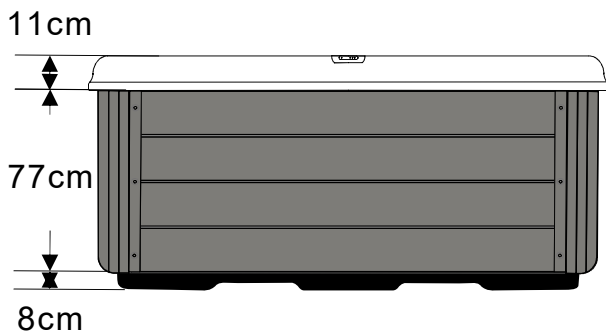

# JCS-100:2200x2200x960mm

Gecko YE-5 Config 22 /230v/1phase/43A

No.	Items	Part n°
①	 Controller	
②	 SPA circulation pump(WTC50)	
③	 Massage pump 1:LP200	
④	 Massage pump 2:LP300	
⑤	 Massage pump 3:LP300	
⑥	 Air pump(AP400)	
⑦	 LED Synchronizer	
⑧	 Ozone	
⑨	 PG head	
⑩	 Drainage	