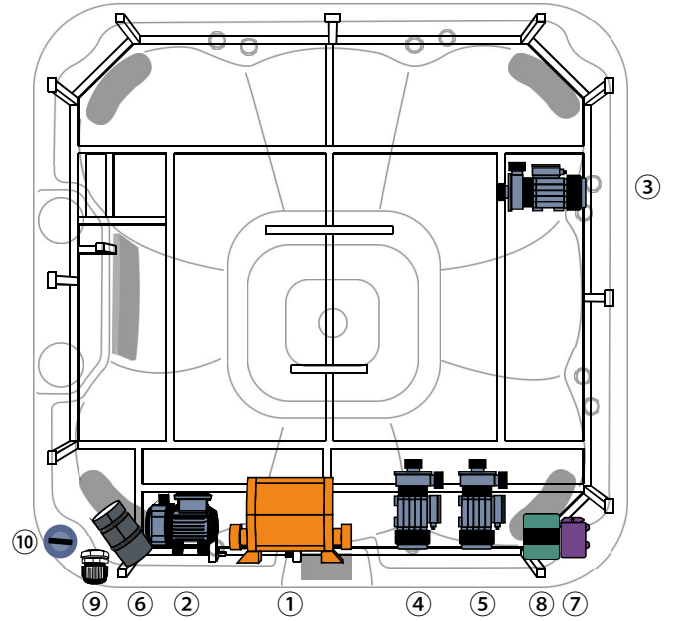

# JCS-100:2200x2200x960mm

Gecko YE-5 Config 22 /230v/1phase/43A

No.	Items	Part n°
①	 Controller	
②	 SPA circulation pump(WTC50)	
③	 Massage pump 1:LP200	
④	 Massage pump 2:LP300	
⑤	 Massage pump 3:LP300	
⑥	 Air pump(AP400)	
⑦	 LED Synchronizer	
⑧	 Ozone	
⑨	 PG head	
⑩	 Drainage	