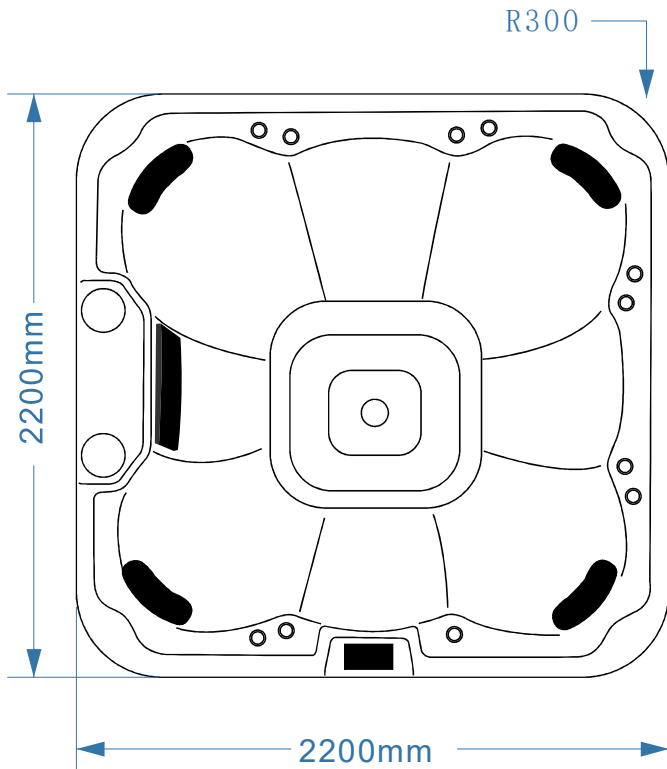

# JCS-100:2200x2200x960mm

Gecko YE-5 Config 22 /230v/1phase/43A

No.	Items	Part n°
①	 Controller	
②	 SPA circulation pump(WTC50)	
③	 Massage pump 1:LP200	
④	 Massage pump 2:LP300	
⑤	 Massage pump 3:LP300	
⑥	 Air pump(AP400)	
⑦	 LED Synchronizer	
⑧	 Ozone	
⑨	 PG head	
⑩	 Drainage	